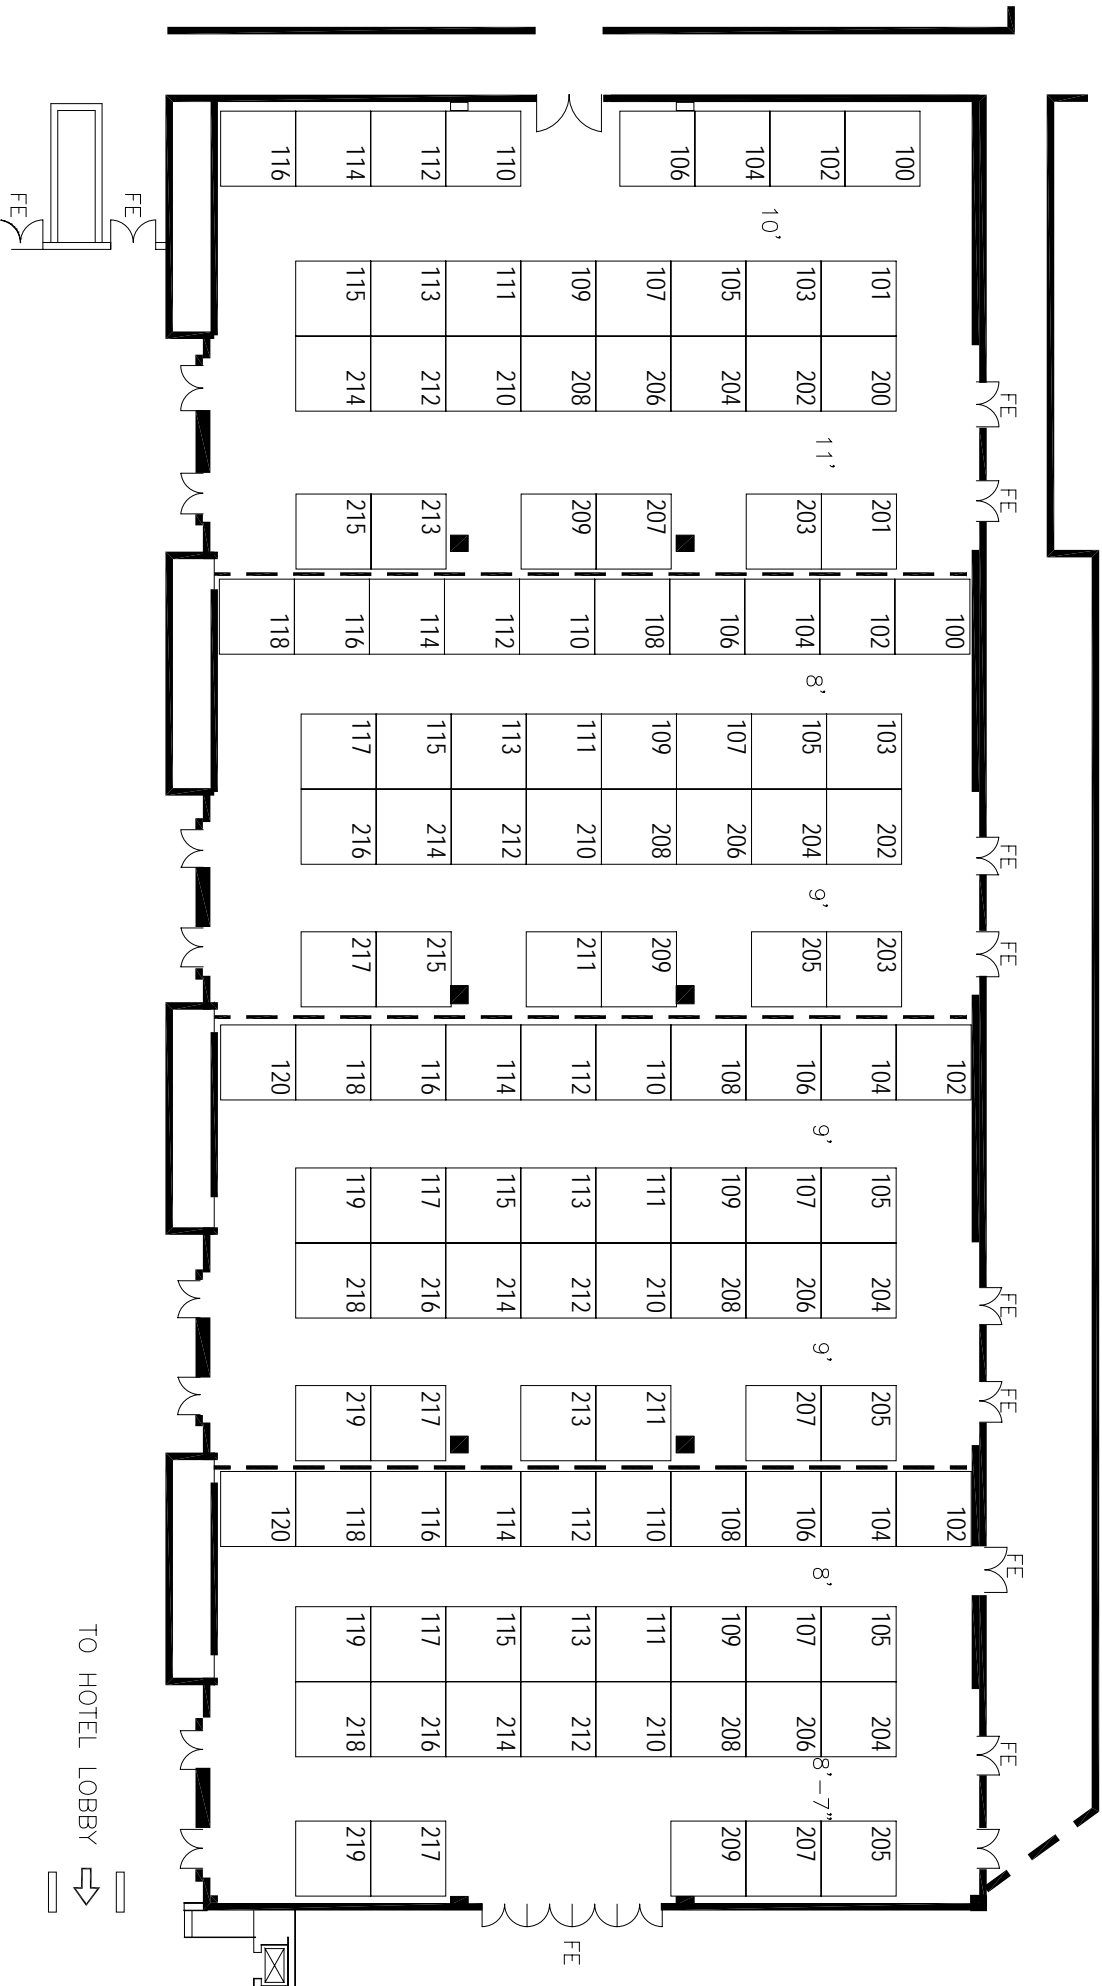

Suite D as of 09/24/2008

Dimension	Size	Qty	SqFt
10x10'	100	30	3,000
Totals:		30	3,000

Suite C as of 09/24/2008

Dimension	Size	Qty	SqFt
10x10'	100	31	3,100
Totals:		31	3,100

Suite B as of 09/24/2008

Dimension	Size	Qty	SqFt
10x10'	100	32	3,200
Totals:		32	3,200

Suite A as of 09/24/2008

Dimension	Size	Qty	SqFt
10x10'	100	30	3,000
Totals:		30	3,000

TO HOTEL LOBBY →

Hilton Riverside • Grand Salon Suite A-D
Two Poydras Street - New Orleans, LA 70140

CONFIDENTIAL PROPERTY OF CES
File: Grand Salon A-D Individual 10x10 version
Printed: Sep 24, 2008
By: CES088