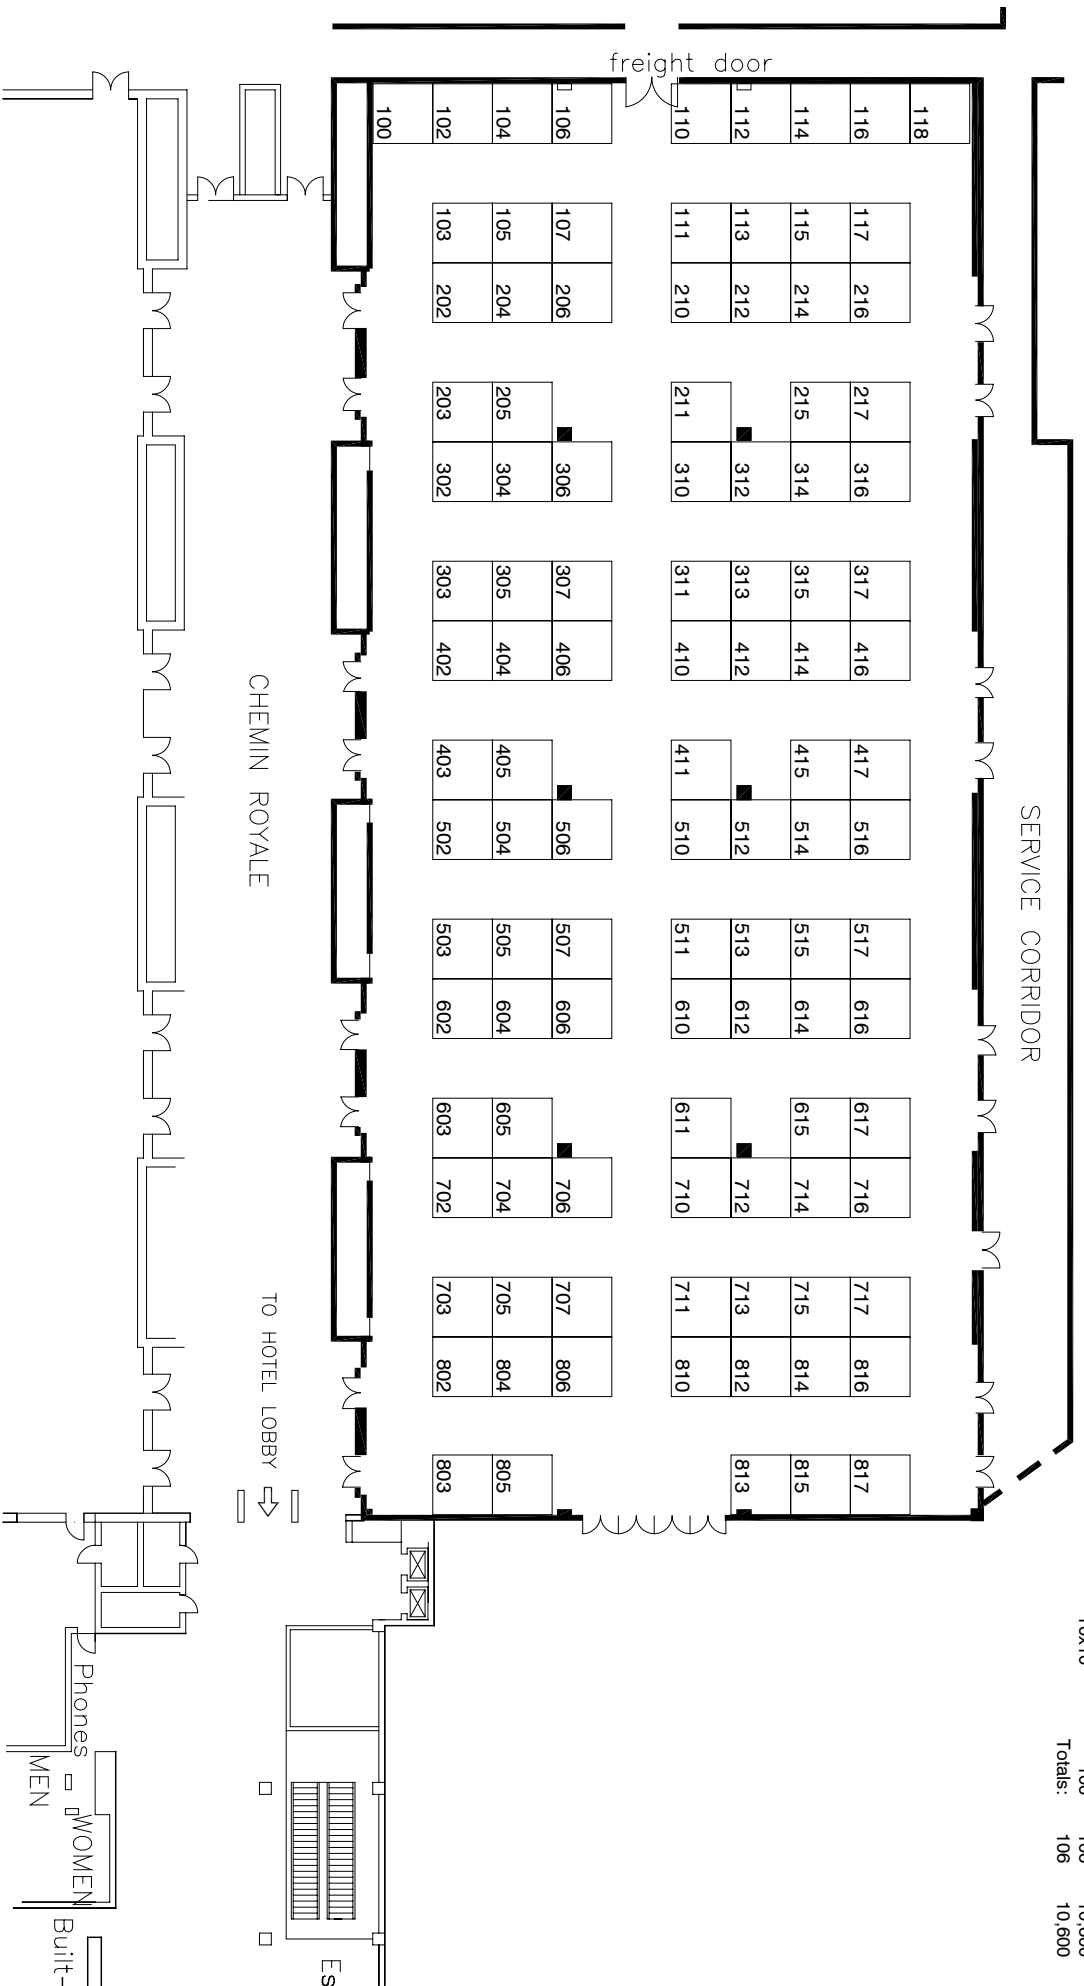

Ceiling Height 12'-0"

SERVICE CORRIDOR

Dimension	Size	Qty	SqFt
10x10	100	106	10,600
Totals:		106	10,600

Hilton Riverside • Grand Salon Suite A-D
Two Poydras Street - New Orleans, LA 70140

CONFIDENTIAL PROPERTY OF CHES
File: Grand Salon 30x00 vending
Printed: Nov 28, 2007
By: C06659