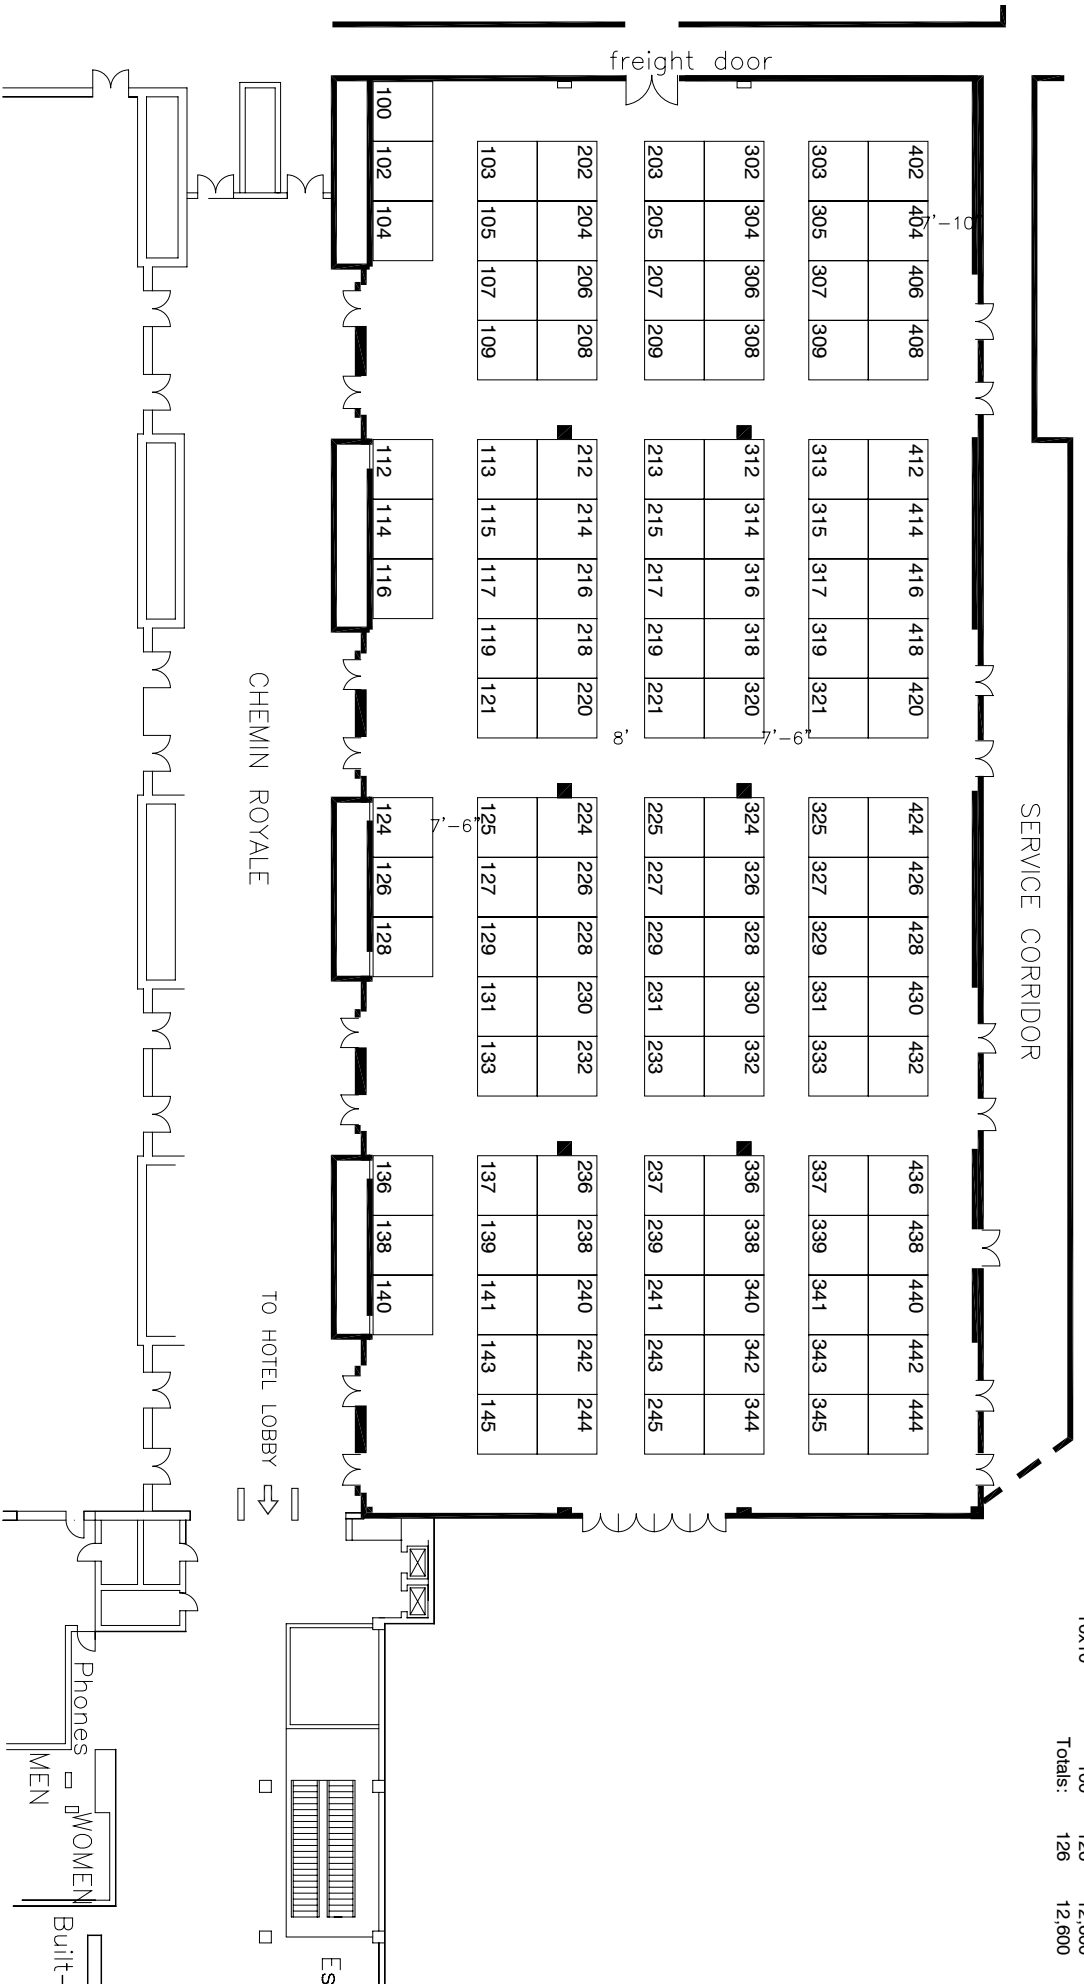

Ceiling Height 12'-0"

SERVICE CORRIDOR

Dimension	Size	Qty	SqFt
10x10	100	126	12,600
Totals:		126	12,600

CHEMIN ROYALE

TO HOTEL LOBBY

Phones

WOMEN
MEN

Built-

ES

CHES.

Hilton Riverside • Grand Salon Suite A-D
Two Poydras Street - New Orleans, LA 70140

CONFIDENTIAL PROPERTY OF CHES
File: Grand Salon 30x30 hardsmg
Printed: Nov 28, 2007
By: C05658