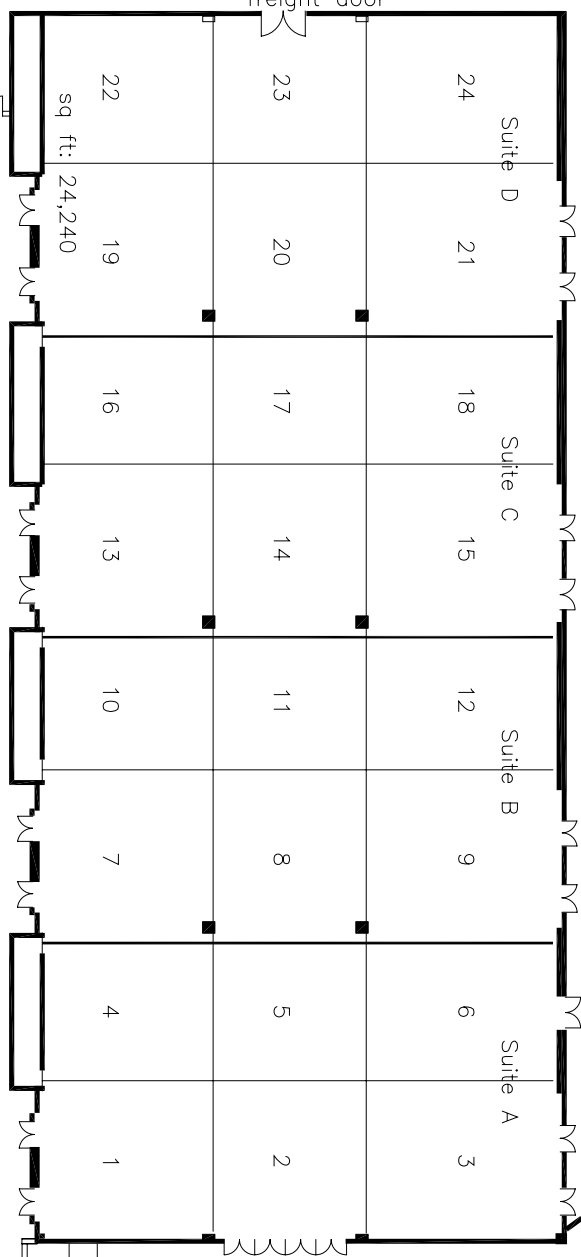

GRAND SALON Ceiling Height 12'-0"

SERVICE CORRIDOR

freight door

CHEMIN ROYALE

TO HOTEL LOBBY

sq ft: 26,307

SUITE D

SUITE C

SUITE B

SUITE A

GRAND BALLROOM
Ceiling Height 18'-0"