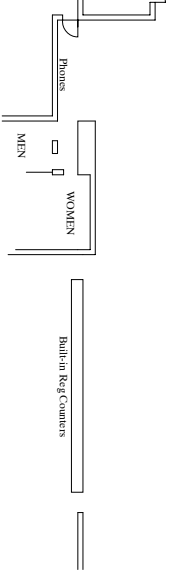

GRAND SALON Ceiling Height 12'-0"

SERVICE CORRIDOR

freight door

CHEMIN ROYALE

TO HOTEL LOBBY

sq ft: 26,307

SUITE D

SUITE C

SUITE B

SUITE A

GRAND BALLROOM
Ceiling Height 18'-0"