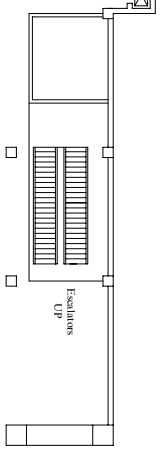

GRAND SALON Ceiling Height 12'-0"

SERVICE CORRIDOR

freight door

CHEMIN ROYALE

TO HOTEL LOBBY

sq ft: 26,307

SUITE D

SUITE C

SUITE B

SUITE A

GRAND BALLROOM
Ceiling Height 18'-0"