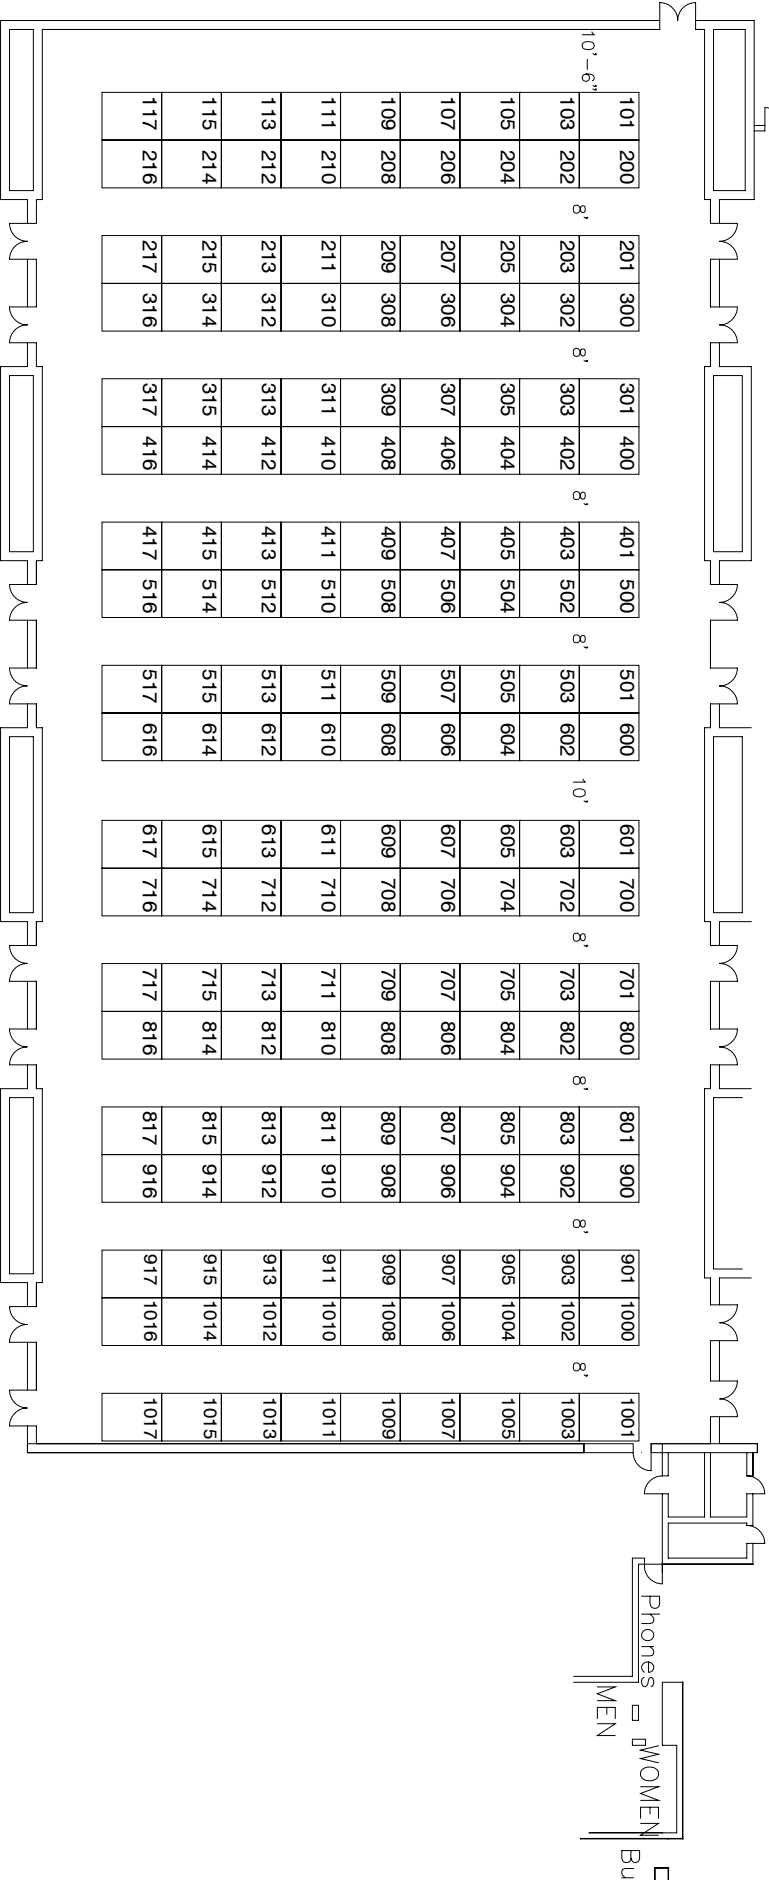

Dimension	Size	Qty	SqFt
8x10	80	171	13,680
Totals:	171	13,680	

CHEMIN ROYALE

TO HOTEL LOBBY

GRAND BALLROOM
Ceiling Height 18'-0"

Hilton Riverside • Grand Ballroom Suite A-D
Two Poydras Street - New Orleans, LA 70140

CONFIDENTIAL PROPERTY OF CHES
File: Grand Ballroom 8x10 wedding
Printed Nov 28, 2007
By: C06659