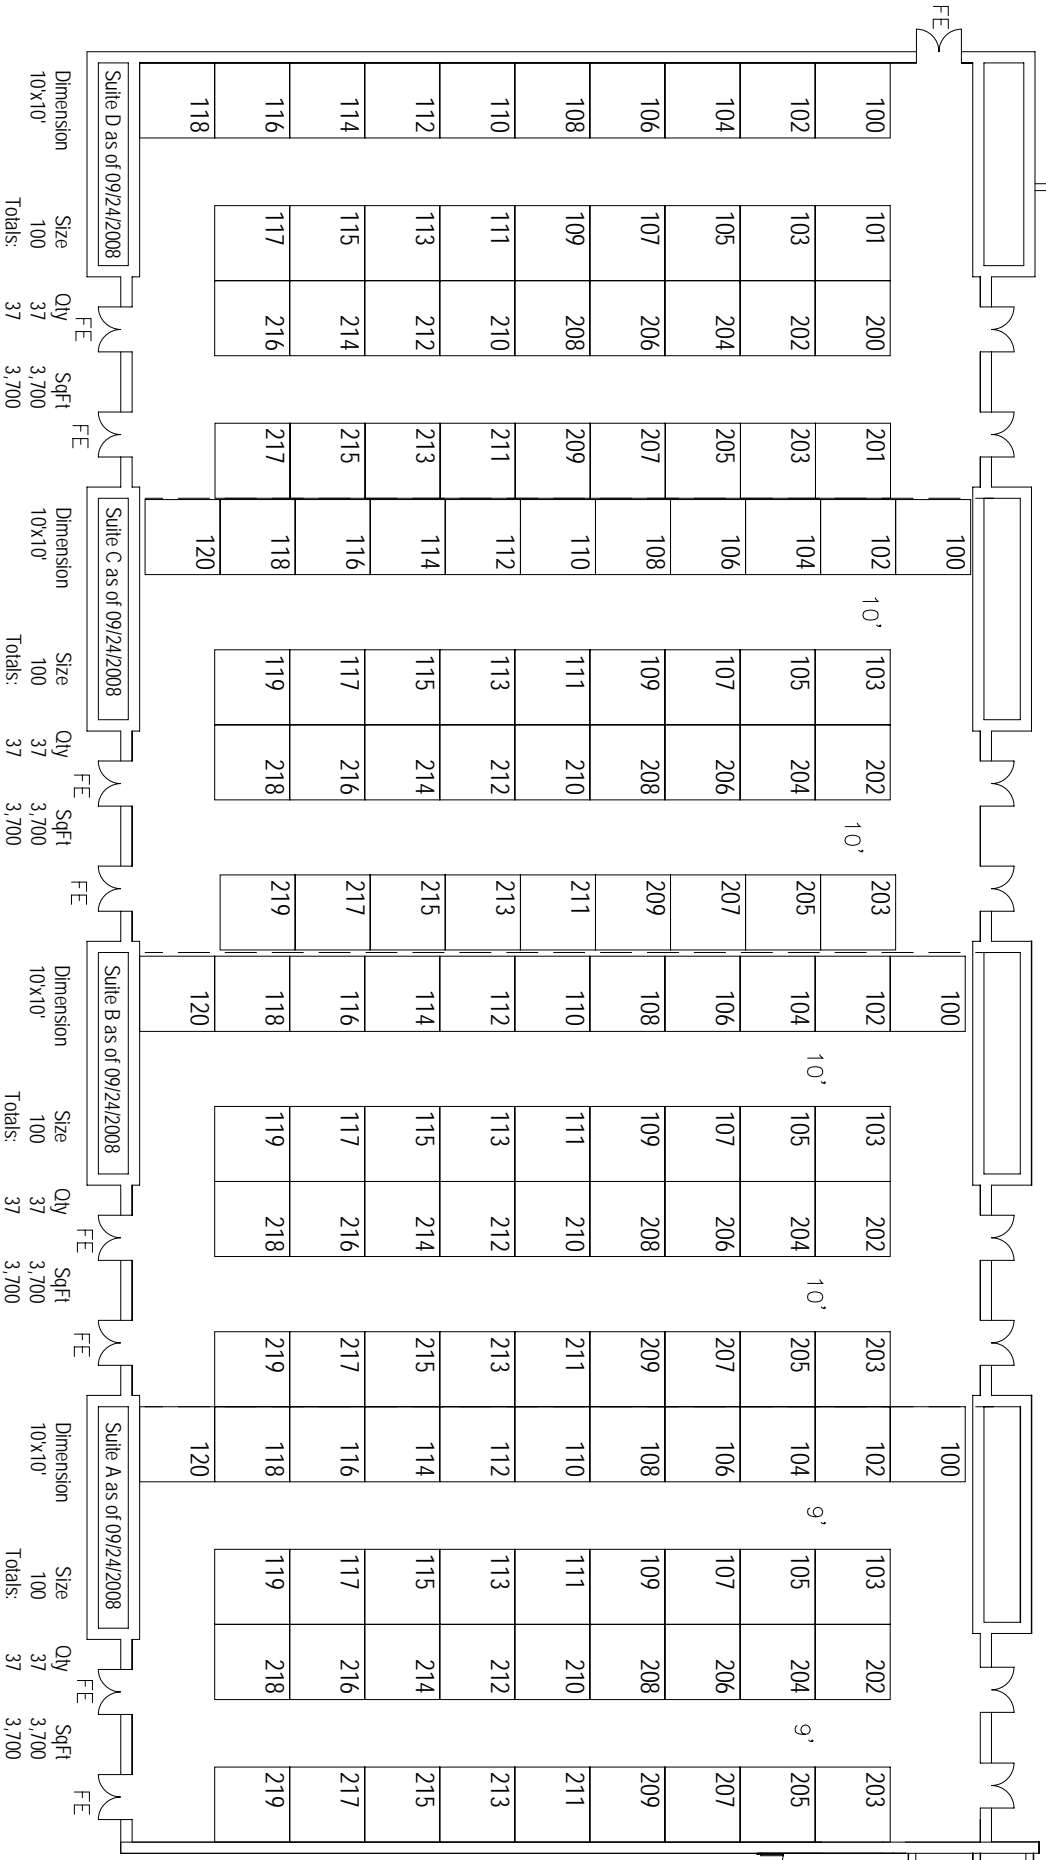

TO HOTEL LOBBY →

Suite D as of 09/24/2008

Suite C as of 09/24/2008

Suite B as of 09/24/2008

Suite A as of 09/24/2008

Dimension	Size	Qty	SqFt
10x10'	100	37	3,700
Totals:		37	3,700

Dimension	Size	Qty	SqFt
10x10'	100	37	3,700
Totals:		37	3,700

Dimension	Size	Qty	SqFt
10x10'	100	37	3,700
Totals:		37	3,700

Dimension	Size	Qty	SqFt
10x10'	100	37	3,700
Totals:		37	3,700

**Hilton Riverside • Grand Ballroom Suite A-D**  
**Two Poydras Street - New Orleans, LA 70140**

**CONFIDENTIAL PROPERTY OF CHES**  
 File: Grand Ballroom A-D Individual 10x10 v4.rvt  
 Prolife: Sep 24, 2008  
 By: C08628

COPYRIGHT © BY CHES EXPOSITION SERVICES. ALL RIGHTS RESERVED. NO PART OF THIS PUBLICATION MAY BE REPRODUCED, STORED IN A RETRIEVAL SYSTEM, TRANSMITTED, OR DISTRIBUTED IN ANY FORM OR BY ANY MEANS, ELECTRONIC, MECHANICAL, PHOTOCOPYING, RECORDING, OR OTHERWISE, WITHOUT THE EXPRESS WRITTEN CONSENT OF CHES EXPOSITION SERVICES. CHES EXPOSITION SERVICES HAS BEEN MADE TO INSURE THE ACCURACY OF ALL DIMENSIONS AND QUANTITIES SHOWN ON THIS FLOOR PLAN. HOWEVER, THE EXACT DIMENSIONS AND QUANTITIES OF ANY PART OF THE FACILITY AT THE LOCATION OF BUILDING EXHIBITS, UTILITY, OR OTHER ITEMS EXPRESSED OR IMPLIED, ARE MADE WITH RESPECT TO THIS FLOOR PLAN. CHES EXPOSITION SERVICES SHALL NOT BE RESPONSIBLE FOR ANY INACCURACIES OR OMISSIONS IN THE CONSTRUCTION OF THE EXHIBITOR TO PRECISELY MATCH THE FACILITY TO VISIT ALL DIMENSIONS AND QUANTITIES.