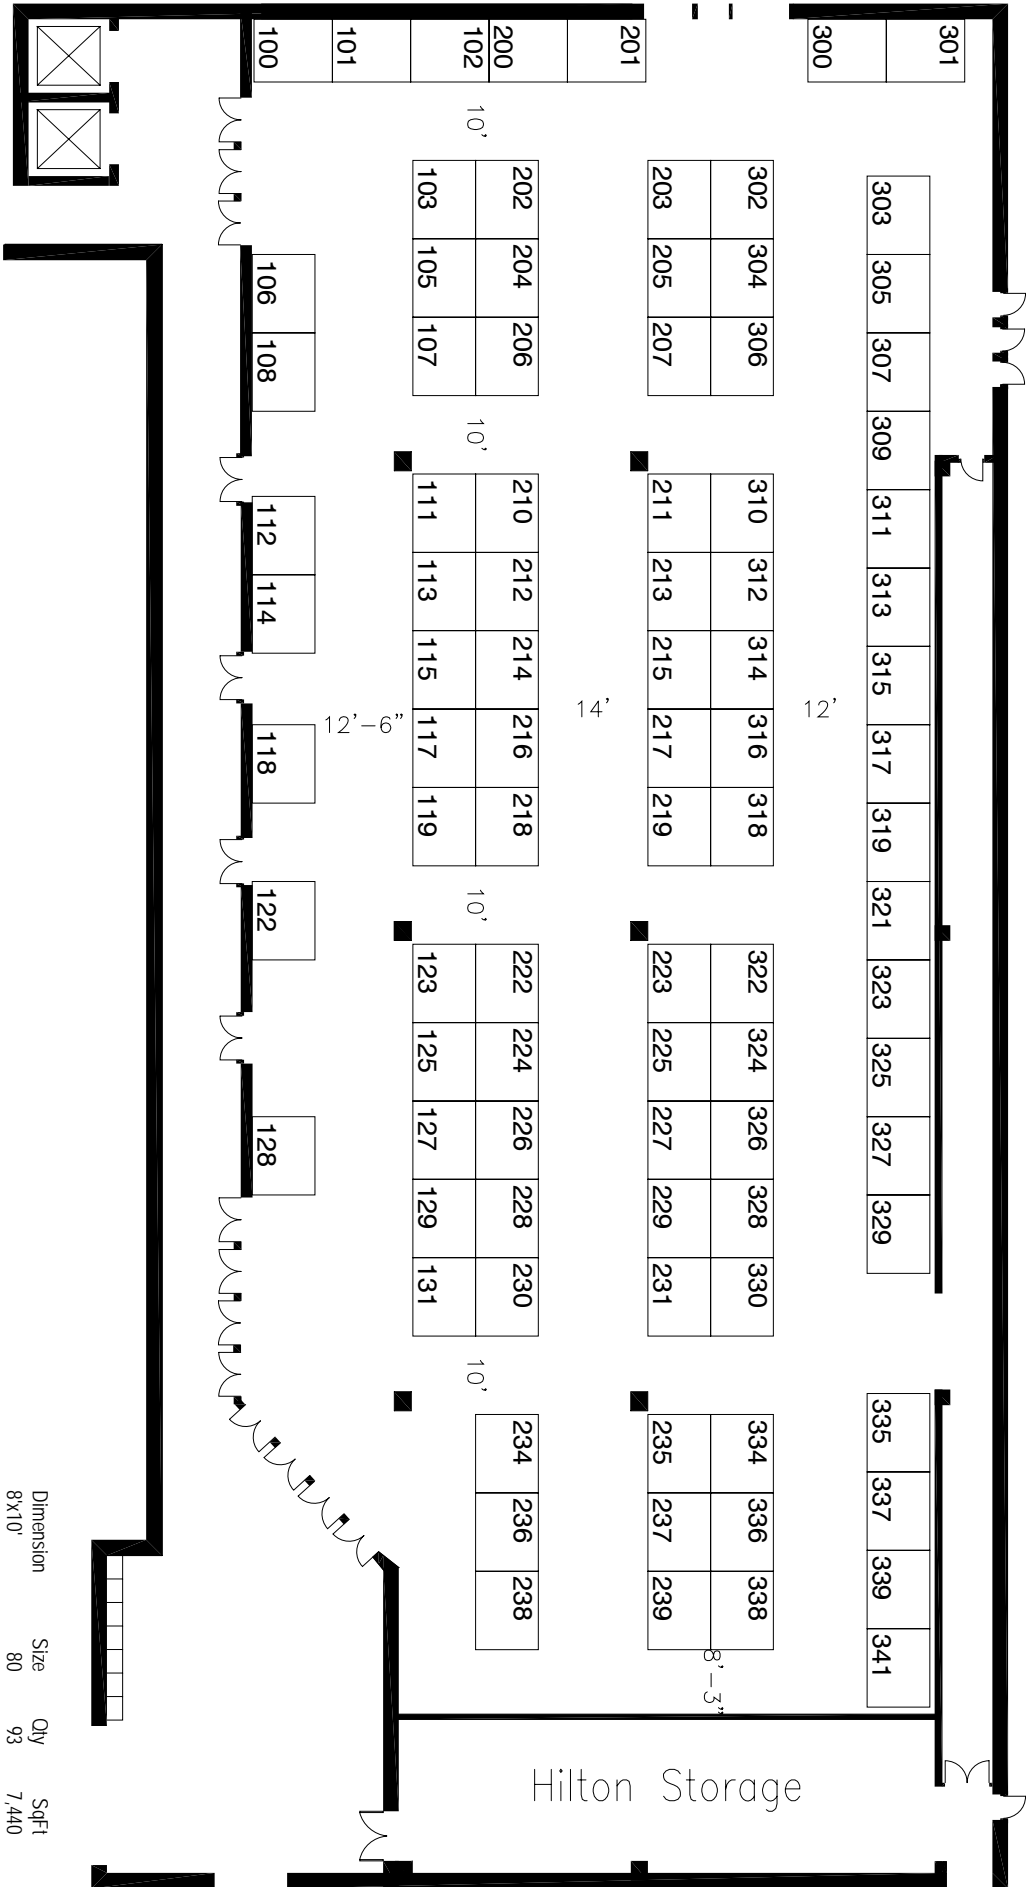

Hilton Riverside • Exhibit Halls A-C

Two Poydras Street - New Orleans, LA 70140

CONFIDENTIAL PROPERTY OF GES
File: Exhibit Room 6/10 layout.dwg
Printed: Jan 20, 2008
By: CGS658

Dimension	Size	Qty	SqFt
8x10'	80	93	7,440
Totals:		93	7,440

Hilton Storage